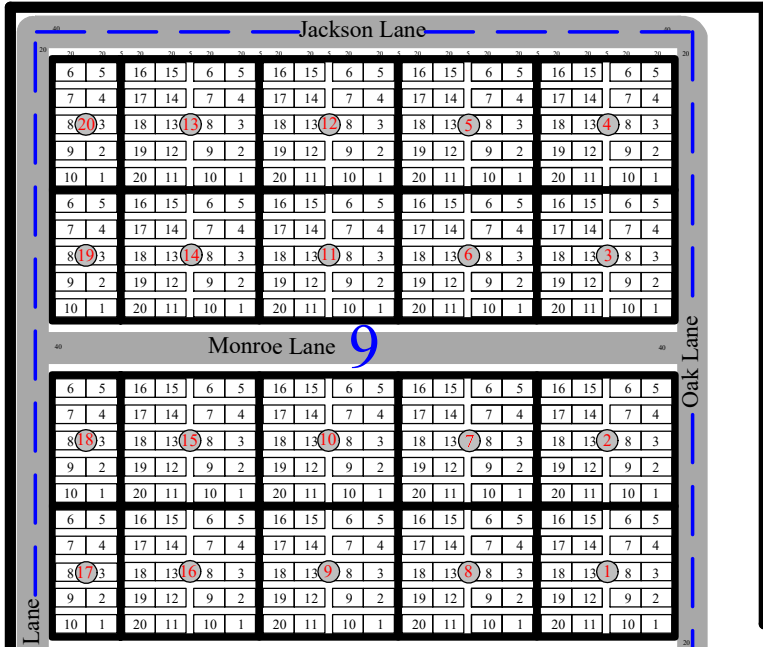

Elmwood Cemetery, West Map

EXAMPLE

John Doe is buried in Section 7,
Block 16, Lot 9, Space 2

There are 9 Sections

Section 7

Section 7 has 24 Blocks

Block 16

Block 16 has 20 Lots

Lot 9

Lot 9

Spaces are numbered north to south.
Space 2 is shaded below.

So John Doe is buried in Section 7,
Block 16, Lot 9, Space 2

Downs Avenue