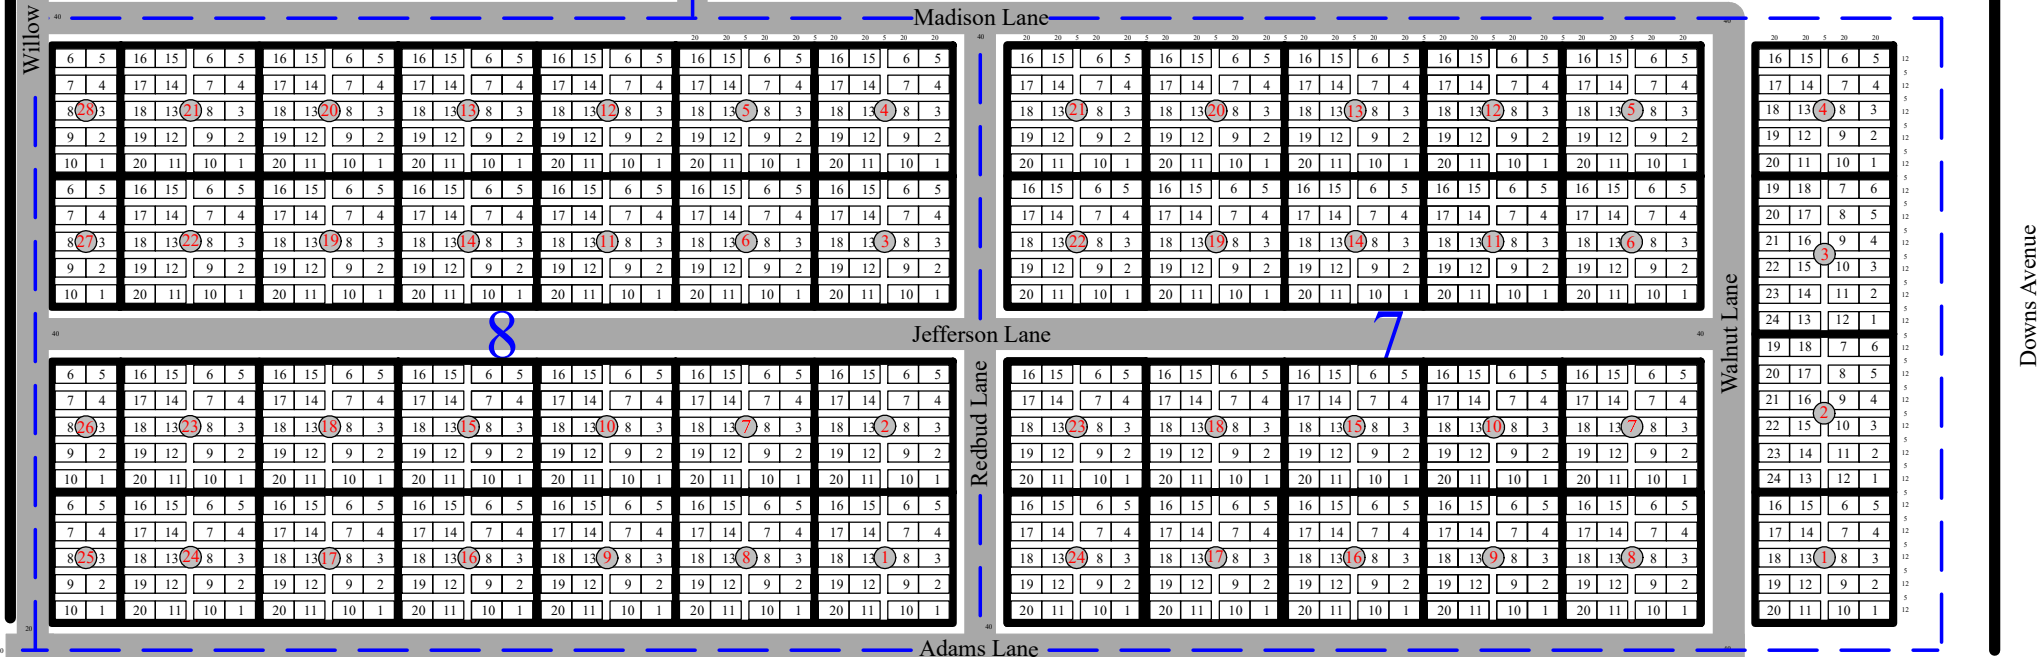

Elmwood Cemetery, West Map

EXAMPLE

John Doe is buried in Section 7,
Block 16, Lot 9, Space 2

There are 9 Sections

Section 7

Section 7 has 24 Blocks

Block 16

Block 16 has 20 Lots

Lot 9

Lot 9

Spaces are numbered north to south.
Space 2 is shaded below.

So John Doe is buried in Section 7,
Block 16, Lot 9, Space 2

Downs Avenue